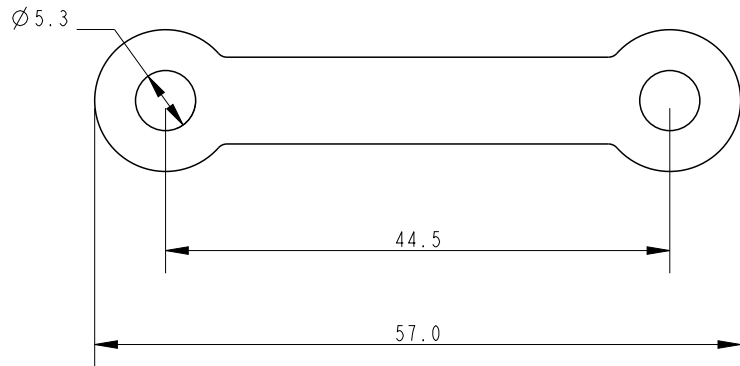

SCALE 3:2

SCALE 2:1

Specification			
Height mm	Fixing Hole Size mm	Fixing Hole Centres mm	Weight g
21	5	44	11

DIMENSIONS FOR REFERENCE ONLY
 allenbrothers.co.uk
 +44(0)1621 772477

Title	Description
A6052-REF	Pressed Stainless Steel Lacing Eye - Large