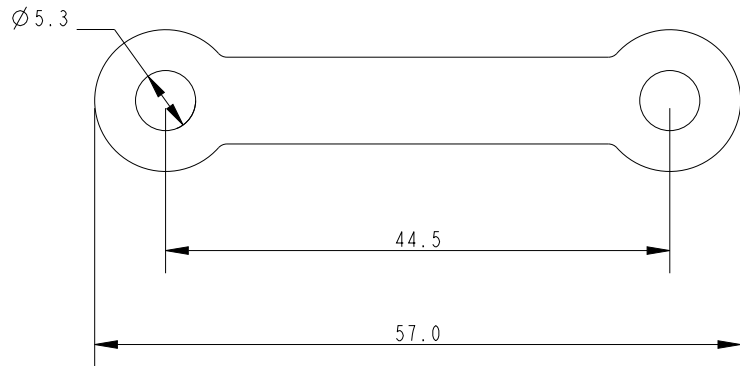

SCALE 3:2

SCALE 2:1

Specification			
Height mm	Fixing Hole Size mm	Fixing Hole Centres mm	Weight g
21.4	5.3	44.5	11

DIMENSIONS FOR REFERENCE ONLY
allenbrothers.co.uk
+44(0)1621 772477

Title	Description
A6052-REF	Pressed Stainless Steel Lacing Eye - Large