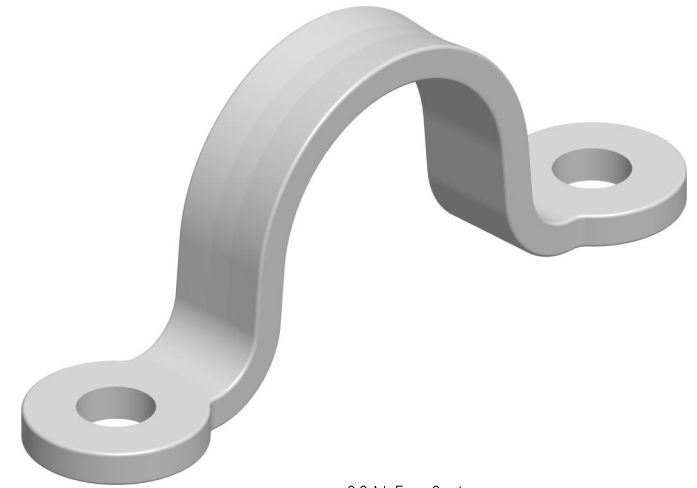

SCALE 3:2

SCALE 2:1

Specification			
Height mm	Fixing Hole Size mm	Fixing Hole Centres mm	Weight g
21.4	5.3	44.5	11

DIMENSIONS FOR REFERENCE ONLY
allenbrothers.co.uk
+44(0)1621 772477

Title	Description
A6052-REF	Pressed Stainless Steel Lacing Eye - Large