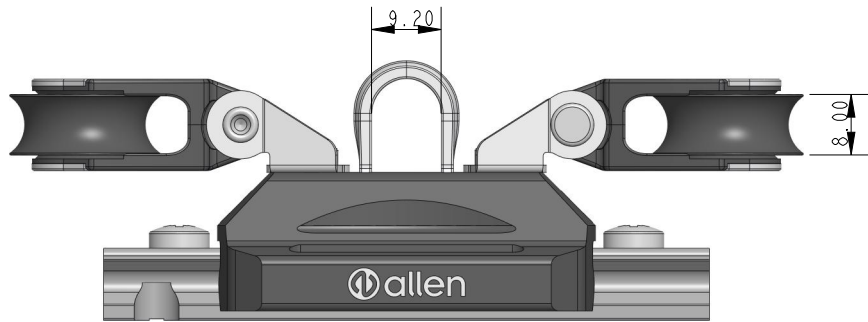

SCALE 1:1

SCALE 1:1

Specification

To Suit Track	Diameter Of Eye mm	Max Line Dia. mm	Height mm	Length mm	Width mm	Weight g	Accessories	MWL kg	BL kg
A9014	9.2	6	34	105	40	99	A2026	120	800

DIMENSIONS FOR REFERENCE ONLY
 allenbrothers.co.uk
 +44(0)1621 772477

Title	Description
A9114-2-REF	Block car