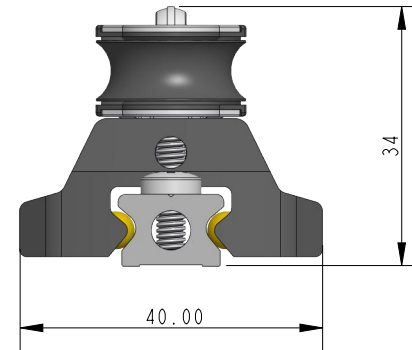

SCALE 1:1

SCALE 1:1

Specification

To Suit Track	Diameter Of Eye mm	Max Line Dia. mm	Height mm	Length mm	Width mm	Weight g	Accessories	MWL kg	BL kg
A9014	9.2	6	34	105	40	99	A2026	120	800

DIMENSIONS FOR REFERENCE ONLY
 allenbrothers.co.uk
 +44(0)1621 772477

Title	Description
A9114-2-REF	Block car