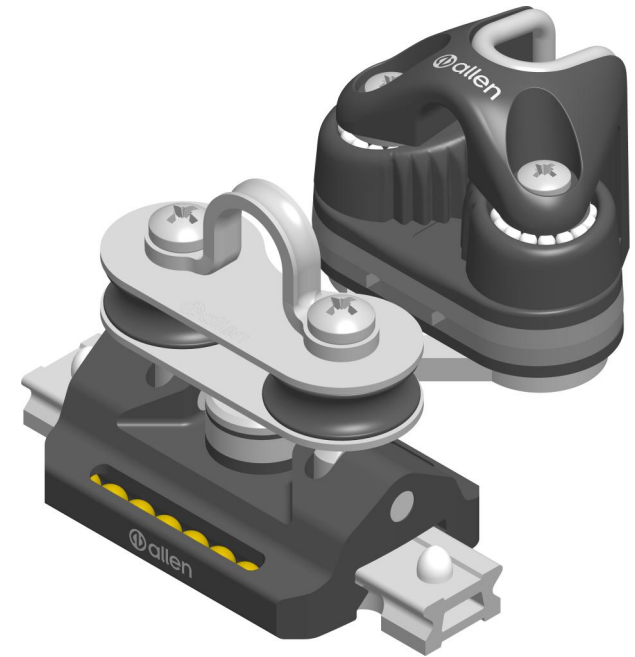

SCALE 3:4

SCALE 3:4

DIMENSIONS FOR REFERENCE ONLY
allenbrothers.co.uk
 +44(0)1621 772477

Specification

To Suit Track	Max Line Dia. mm	Height mm	Length mm	Width mm	Weight g	Accessories	MWL kg	BL kg
A9019	10mm	70	70	106	376	A.76	230	1400

Title	Description
A9119-4-REF	Size 19 Cat Car