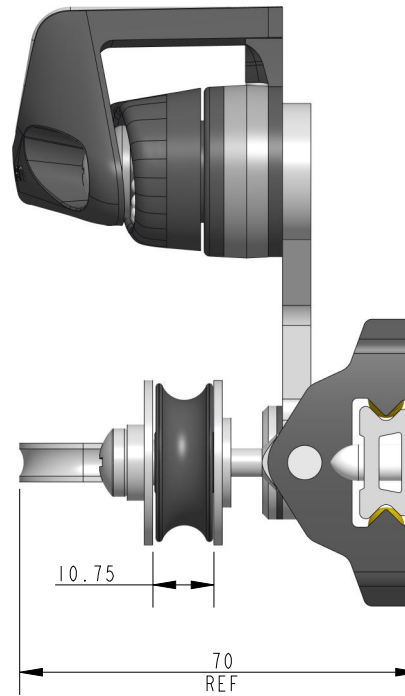

SCALE 3:4

SCALE 3:4

DIMENSIONS FOR REFERENCE ONLY
allenbrothers.co.uk
 +44(0)1621 772477

Specification

To Suit Track	Max Line Dia. mm	Height mm	Length mm	Width mm	Weight g	Accessories	MWL kg	BL kg
A9019	10mm	70	70	106	376	A.76	230	1400

Title	Description
A9119-4-REF	Size 19 Cat Car