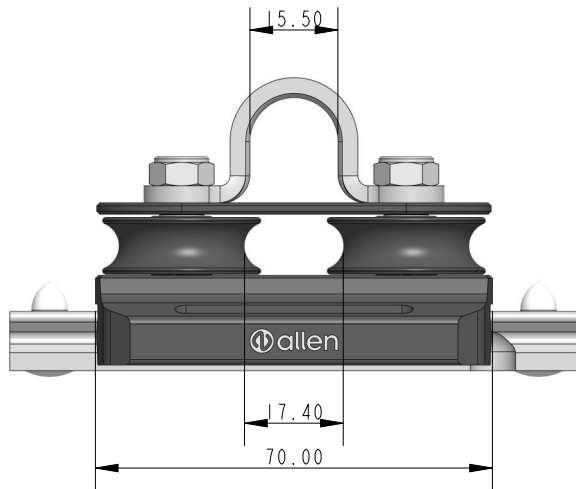

SCALE 3:4

SCALE 3:4

Specification								
To Suit Track	Max Line Dia. mm	Height mm	Length mm	Width mm	Weight g	Accessories	MWL kg	BL kg
A9019	8	50	70	50.5	125	-	230	1400

Title	Description
A9119-5-REF	Size 19 Base Car

DIMENSIONS FOR REFERENCE ONLY
 allenbrothers.co.uk
 +44(0)1621 772477