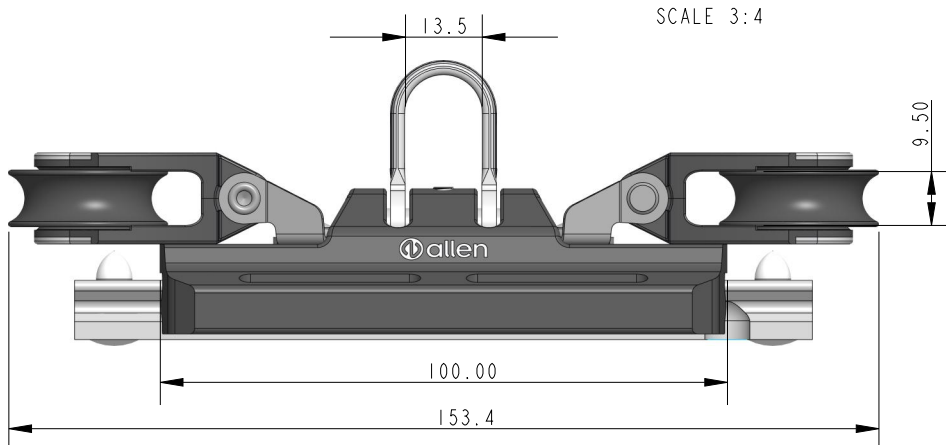

SCALE 3:4

Specification

To Suit Track	Max Line Dia. mm	Height mm	Length mm	Width mm	Weight g	Accessories	MWL kg	BL kg
A9019	8	50	100	50.5	232	A2036	260	1600

DIMENSIONS FOR REFERENCE ONLY
 allenbrothers.co.uk
 +44(0)1621 772477

Title	Description
A9119-LONG-REF	Size 19 car 100mm Long