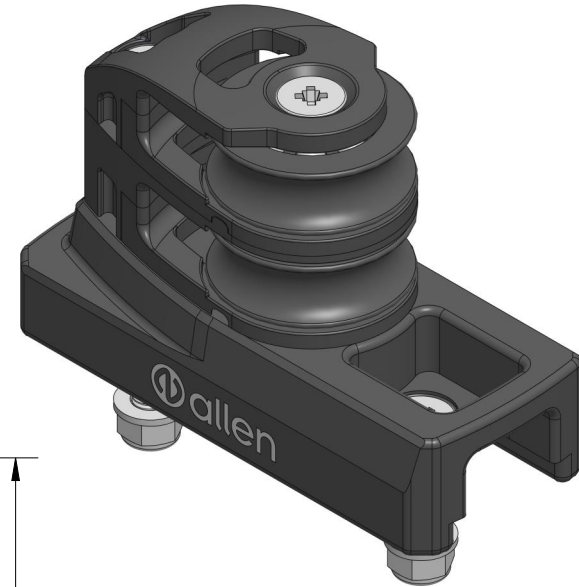

SCALE 1:1

SCALE 1:1

Specification								
To Suit Track	Max Line Dia mm	Height mm	Length mm	Width mm	Weight g	Fixings	MWL kg	BL kg
A9019	8	51	80	32.5	100	M5	230	1400

Title	Description
A9219-2-REF	19mm Endcar with Block x2

DIMENSIONS FOR REFERENCE ONLY
 allenbrothers.co.uk
 +44(0)1621 772477