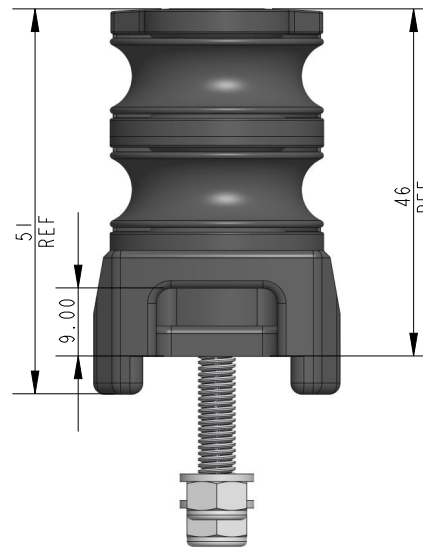

SCALE 1:1

SCALE 1:1

Specification								
To Suit Track	Max Line Dia mm	Height mm	Length mm	Width mm	Weight g	Fixings	MWL kg	BL kg
A9019	8	51	80	32.5	100	M5	230	1400

Title	Description
A9219-2-REF	19mm Endcar with Block x2

DIMENSIONS FOR REFERENCE ONLY
 allenbrothers.co.uk
 +44(0)1621 772477