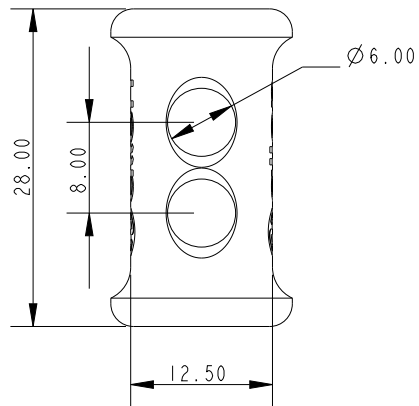

SCALE 3:2

SCALE 3:2

SECTION A-A

SCALE 1:1

Available Anodised Black or Blue

### Specification

Length mm	Maximum Outer Diameter mm	Minimum Outer Diameter mm	Rope Diameter mm	*Safe Working Load kg	*Breaking Load kg	Weight g
28	16	12.5	5	750	1500	7.9

**DIMENSIONS FOR REFERENCE ONLY**  
**allenbrothers.co.uk**  
**+44(0)1621 772477**

Title	Description
<b>A9605-REF</b>	<b>Tii Bone 5mm</b>