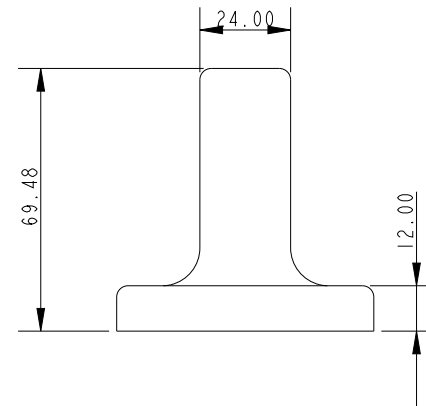

SCALE 1:2

SCALE 1:2

NOTES

Anodised silver  
Fixing are M6 countersunk screws

**DIMENSIONS FOR REFERENCE ONLY**  
[allenbrothers.co.uk](http://allenbrothers.co.uk)  
 +44(0)1621 772477

Title	Description
AY7106A-REF	Deck Cleat