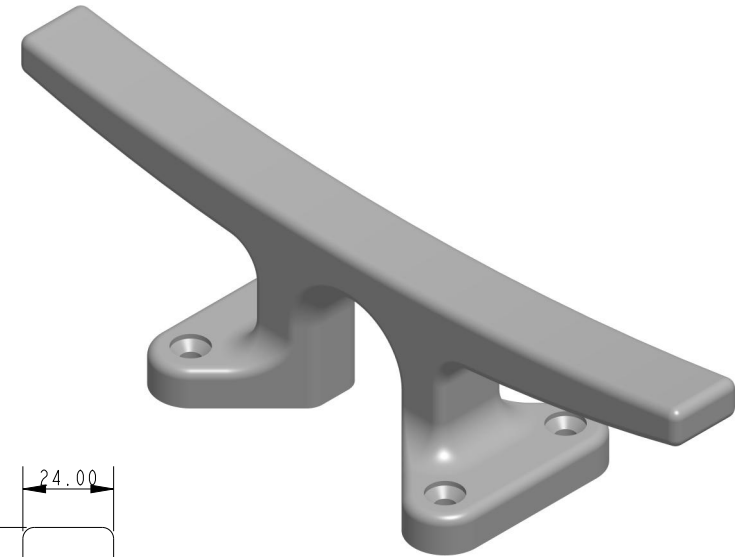

SCALE 1:2

SCALE 1:2

NOTES

Anodised silver  
Fixing are M6 countersunk screws

**DIMENSIONS FOR REFERENCE ONLY**  
[allenbrothers.co.uk](http://allenbrothers.co.uk)  
 +44(0)1621 772477

Title	Description
AY7106A-REF	Deck Cleat