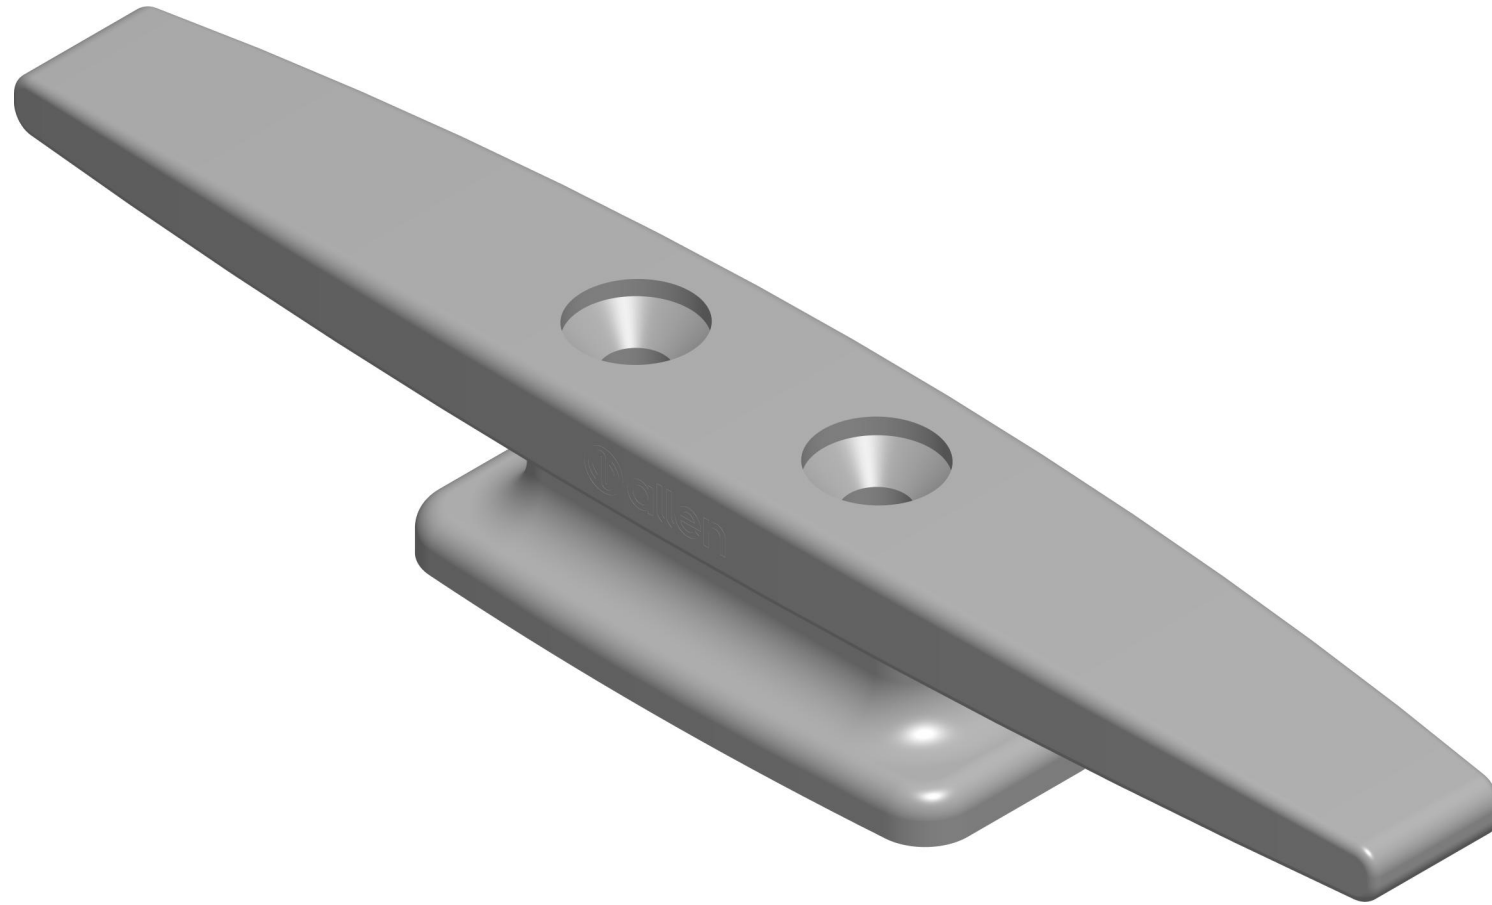

Material - 6082 alu  
 Finish - Silver Anodised  
 Fixings - M10 Countersunk screws

**DIMENSIONS FOR REFERENCE ONLY**  
 allenbrothers.co.uk  
 +44(0)1621 772477

Title	Description
AY7107F-REF	Mast Cleat

SCALE 1:1

**DIMENSIONS FOR REFERENCE ONLY**  
**allenbrothers.co.uk**  
**+44(0)1621 772477**

Title	Description
AY7107F-REF	Deck or Mast Cleat