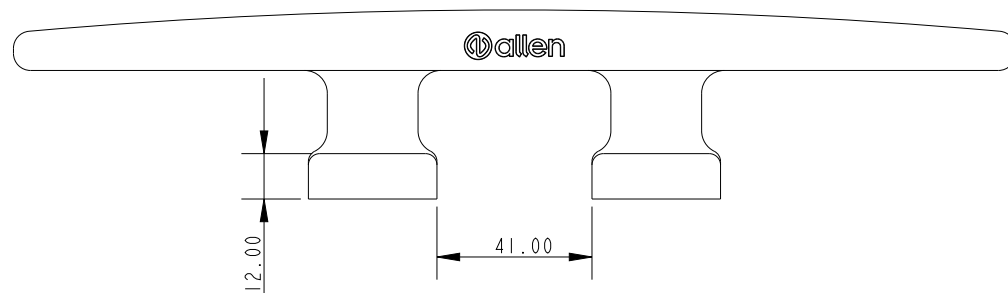

SCALE 1:2

Material - 6082 alu  
 Finish - Silver Anodised  
 Fixings - M8 Countersunk screws

**DIMENSIONS FOR REFERENCE ONLY**  
 allenbrothers.co.uk  
 +44(0)1621 772477

Title	Description
AY7109C-REF	Deck Cleat 4 Holes