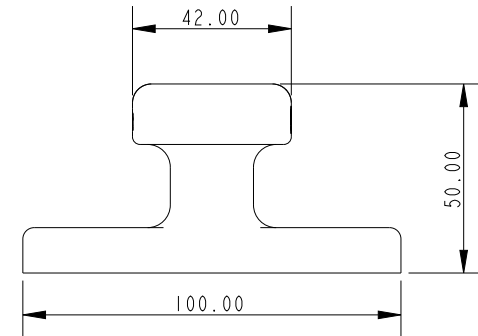

SCALE 1:2

Material - 6082 alu  
 Finish - Silver Anodised  
 Fixings - M8 Countersunk screws

**DIMENSIONS FOR REFERENCE ONLY**  
 allenbrothers.co.uk  
 +44(0)1621 772477

Title	Description
AY7109C-REF	Deck Cleat 4 Holes