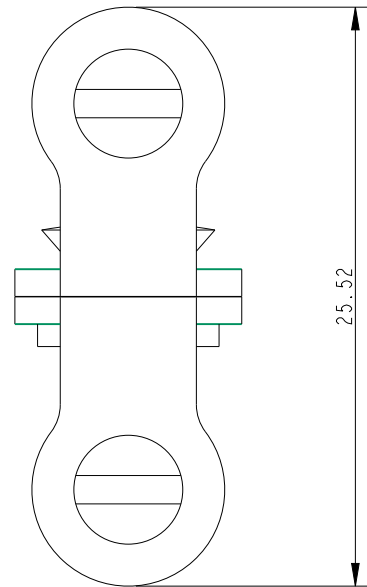

SCALE 3:1

SCALE 3:1

Weight: 3.9g

DIMENSIONS FOR REFERENCE ONLY
 allenbrothers.co.uk
 +44(0)1621 772477

Title	Description
SA2021SC-REF	Swivelling Fork Attachment