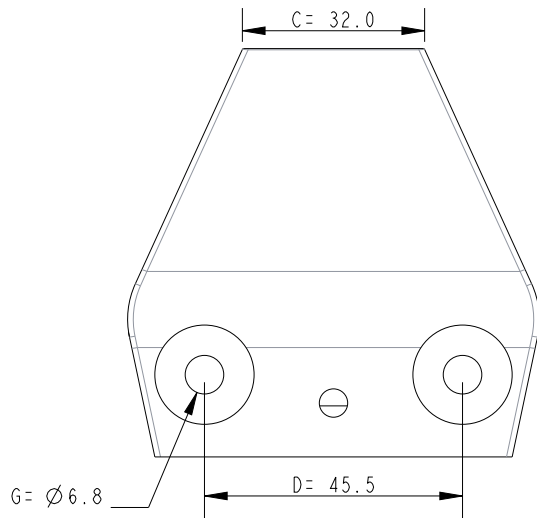

SCALE 3:4

DIMENSIONS FOR REFERENCE ONLY
 allenbrothers.co.uk
 +44(0)1621 772477

Specification							
A mm	B mm	C mm	D mm	E mm	F mm	G mm	Weight Kg
72.3	72	32	45.5	39.6	6.5	6.8	0.5

Title	Description
YS47-20-REF	Stanchion Base