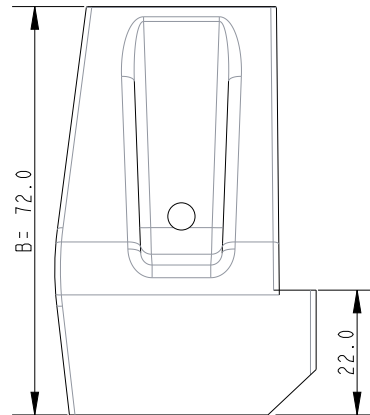

SCALE 3:4

DIMENSIONS FOR REFERENCE ONLY
 allenbrothers.co.uk
 +44(0)1621 772477

Specification							
A mm	B mm	C mm	D mm	E mm	F mm	G mm	Weight Kg
72.3	72	32	45.5	39.6	6.5	6.8	0.5

Title	Description
YS47-20-REF	Stanchion Base